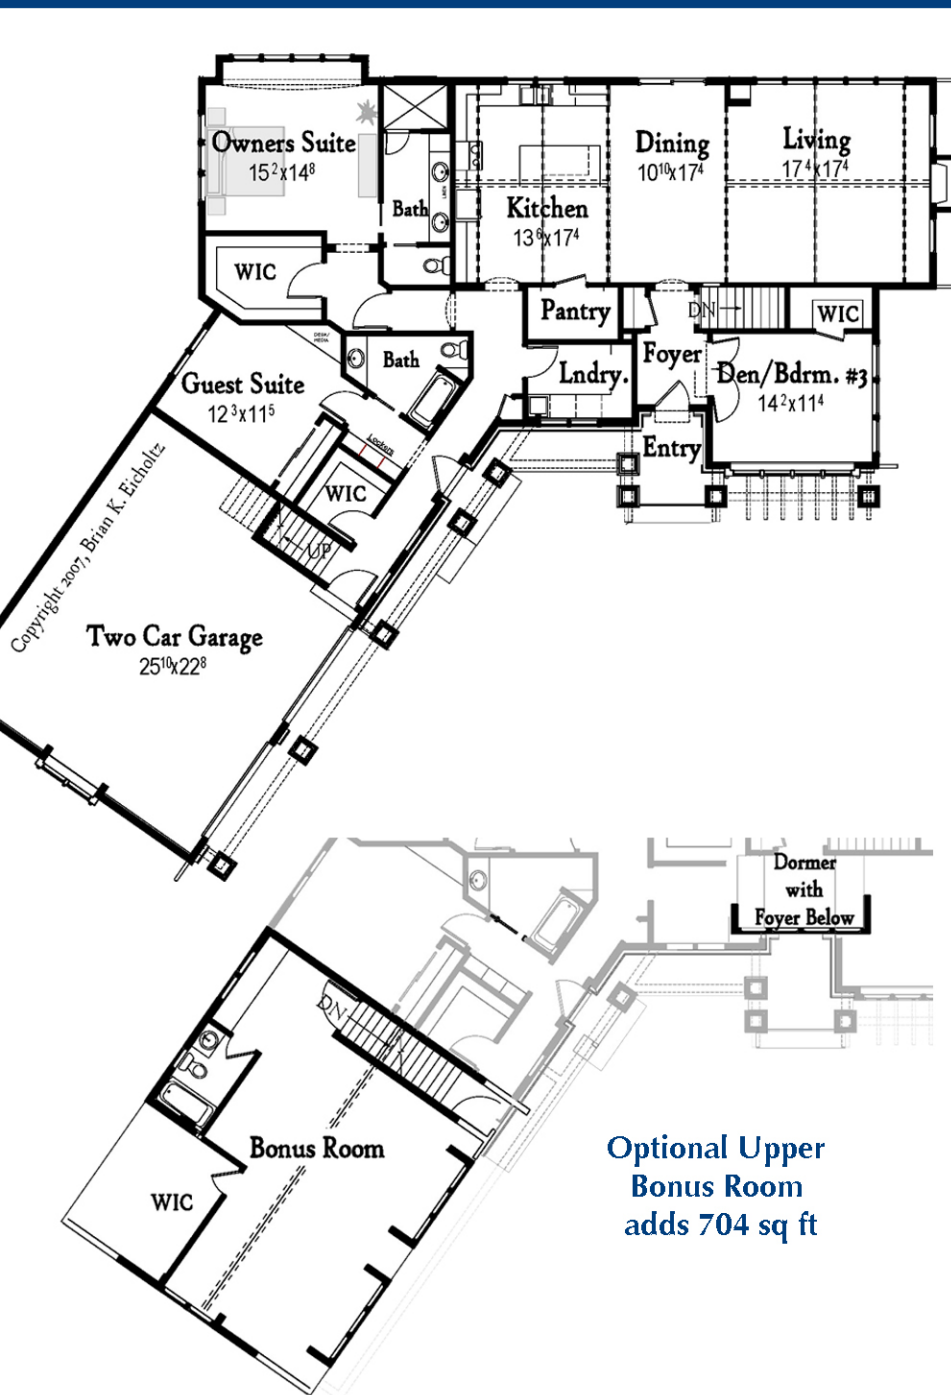

Liberty Builders

Custom Homes & Remodeling

Building A Better Life

Ph. 262-818-3432

www.LibertyBuildersLLC.com

Bruce@LibertyBuildersLLC.com

STICKLEY COTTAGE

2,220 SQ FT MAIN

3 BEDROOM / 2 BATH

FEATURES:

- Custom Craftsman Style
- Spacious Great Room with Bank of Windows
- Kitchen with Center Island and Walk-In Pantry
- Spacious Dinette
- Built-In Mud Room Lockers
- Mud Room Walk-In Closet
- Private Master Bedroom with Walk In Closet
- Dual Bathroom Vanities
- Private Water Closet
- Custom Tile Shower
- Spacious Laundry Room
- Optional Bonus Space above Garage with Bathroom
- Amazing Curb Appeal
- Tapered Columns & Trellis
- Deep 2 Car Garage